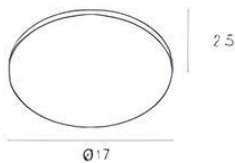

## Recessed Downlight.

Material : **Aluminium | Polycarbonate**

**VL-6-W-RD-720-24W-3C**  
LED 24W 3000K | 4000K | 6000K

Ø17 x 2.5 cm  
⌀ 5-16 cm.

Dimension  
Unit of cm.

**Any size can fit, no need to drill new holes.** You can change the lamp without drilling new fabric. The same channels can be inserted. This model can solve your problem because it can be installed with drill holes from 5 cm up to 16 cm. The original drill holes were square or circular and can be installed.