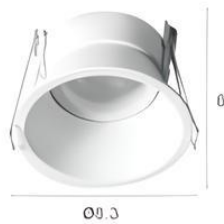

Recessed Downlight.

Material : Aluminium

Dimension : Unit of cm.

VL-6-W-526
MR16 x 1
⌀ 7.3 cm