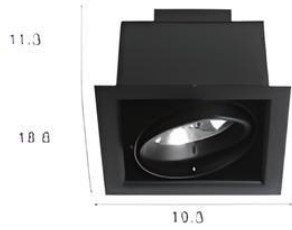

AR111 1

Recessed Downlight.

Material : Aluminium

VL-6-B-561-AR111
AR111 x 1
⌀ 16 x 16 cm.