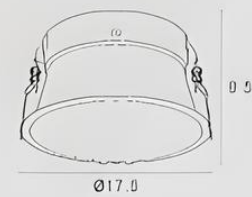

# Recessed Downlight.

Material : Aluminium

Dimension : Unit of cm.

**VL-6-W-526**  
MR16 x 1  
⌀ 7.3 cm

**VL-6-SW-666**  
E27 x 1  
⌀ 14.7  
13.5-18

## Adjustable

**VL-6-W-766-AR111**  
AR111 x 1  
⌀ 16 cm