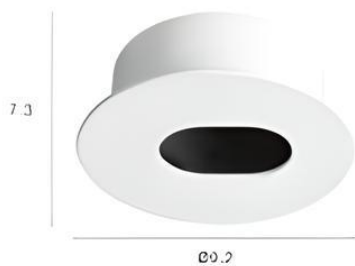

## MR16 GU5.3

**VL-6-W-720-LED-2W-3000K**  
LED 2W 3000K 160m CRI 80  
Q 3.2 cm.

**VL-6-W-505**  
MR16 x 1  
Q 6.5 cm.

**VL-6-SN-505**  
MR16 x 1  
Q 6.5 cm.

**VL-6-W-514**  
MR16 x 1  
Q 7.3 cm.

**VL-6-SN-514**  
MR16 x 1  
Q 7.3 cm.