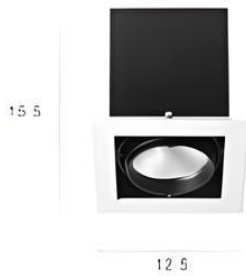

Recessed Downlight.

Material : **Steel | Aluminium Reflector**
Dimension : Unit of cm.

VL-6-W-669
E27 x 1
⌀ 10.5 x 10.5 cm.