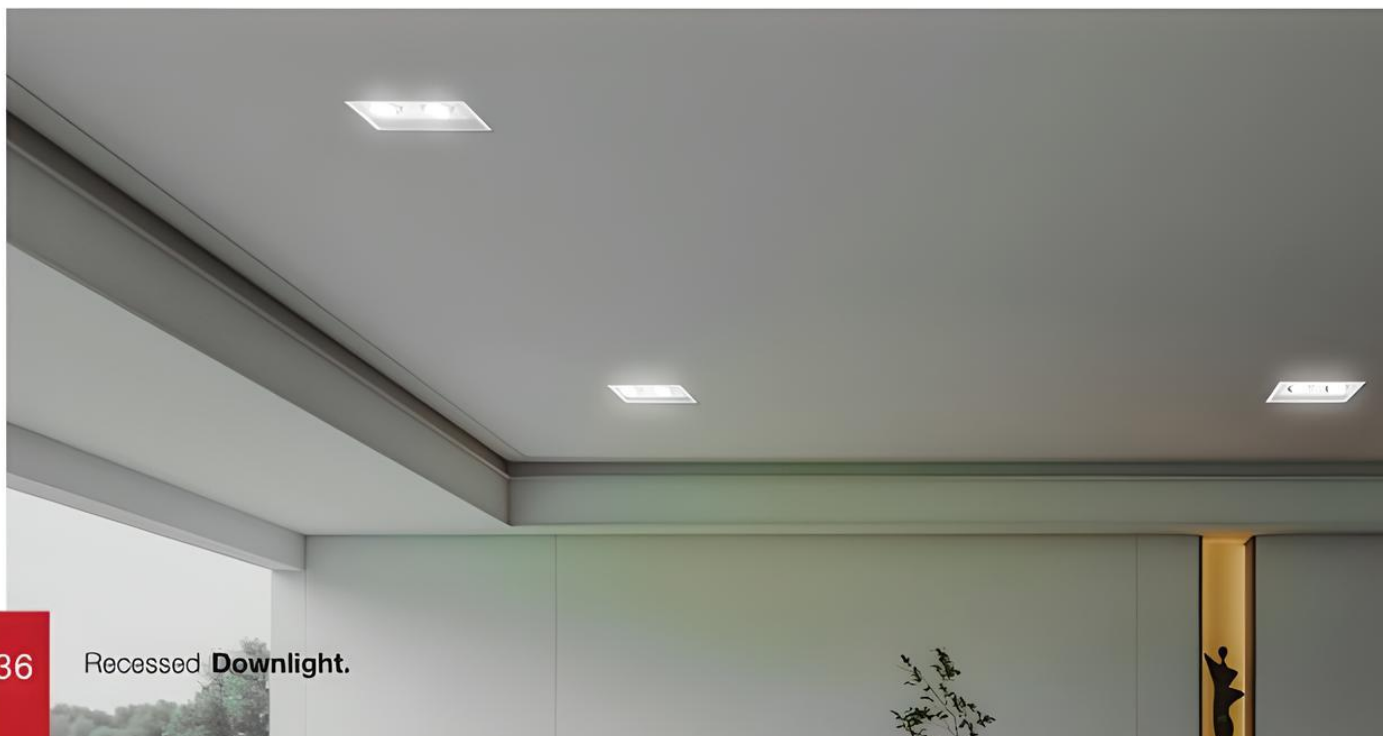

Dimension : Unit of cm.